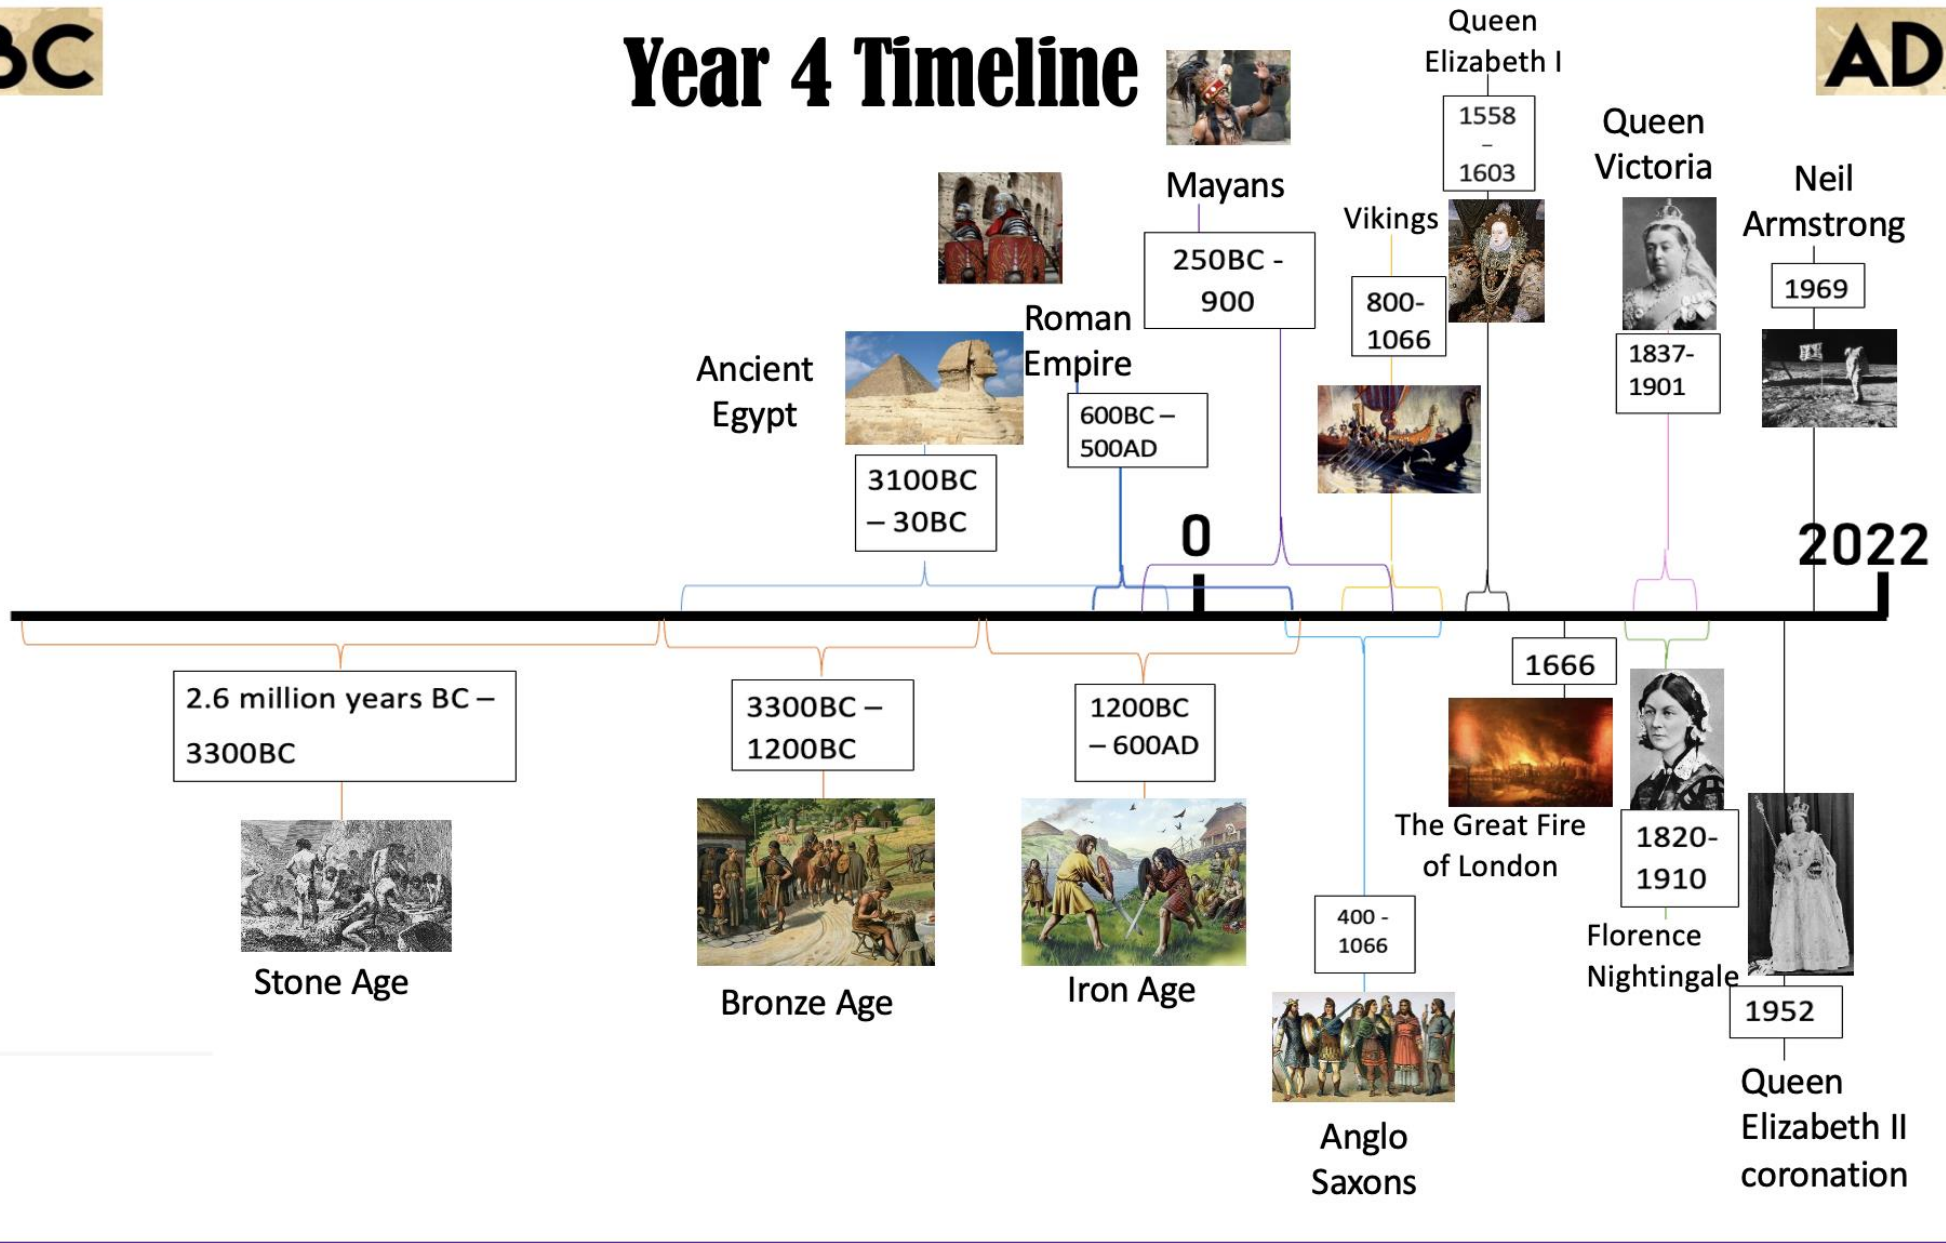

AD

Ancient Egypt

3000BC
- 30BC

Anglo Saxons

410 -
1066

Queen Elizabeth I

1558
-
1603

Queen Victoria

Bronze Age

1200BC
- 600AD

Iron Age

1820-
1910

Florence
Nightingale

1952

Queen
Elizabeth II
coronation

1666

The Great Fire of
London

BC

Year 4 Timeline

AD

BC

Year 5 Timeline

AD

Ancient Egypt

3100BC - 30BC

Mayans

Ancient Greece

800BC - 150BC

250BC - 900

Roman Empire

600BC - 500AD

Queen Elizabeth I