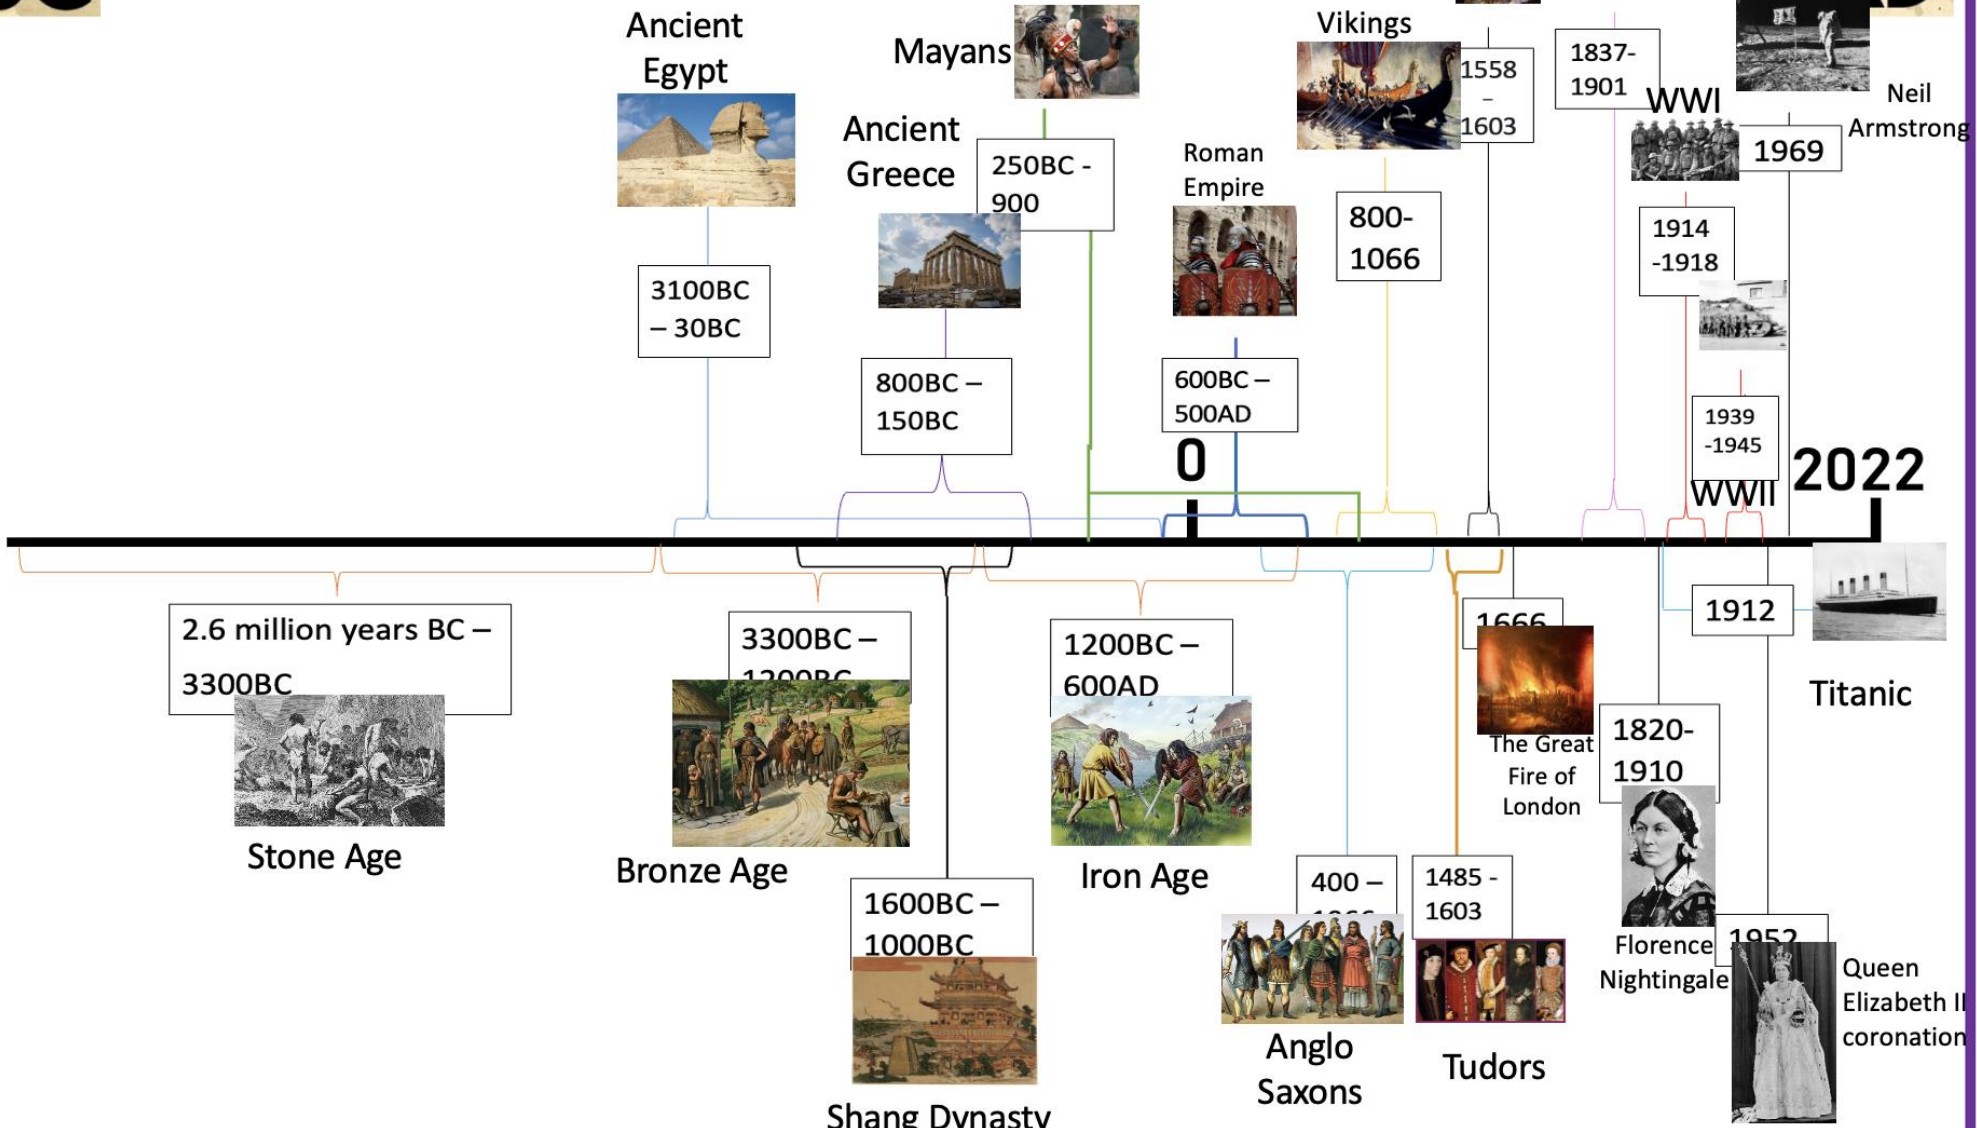

AD

Ancient Egypt

3000BC
- 30BC

Anglo Saxons

410 -
1066

Queen Elizabeth I

1558
-
1603

Queen Victoria

Vikings

800-1066

1558 - 1603

Queen Victoria

1837-1901

WWI

1914-1918

1969

Neil Armstrong

2022

2.6 million years BC - 3300BC

Stone Age

3300BC - 1200BC

Bronze Age

1200BC - 600AD

Iron Age

1485 - 1603

Tudors

BC

Year 6 Timeline

AD

Anglo Saxons, Vikings, Roman Empire, Mayans, Ancient Greece, WWI, Tudors